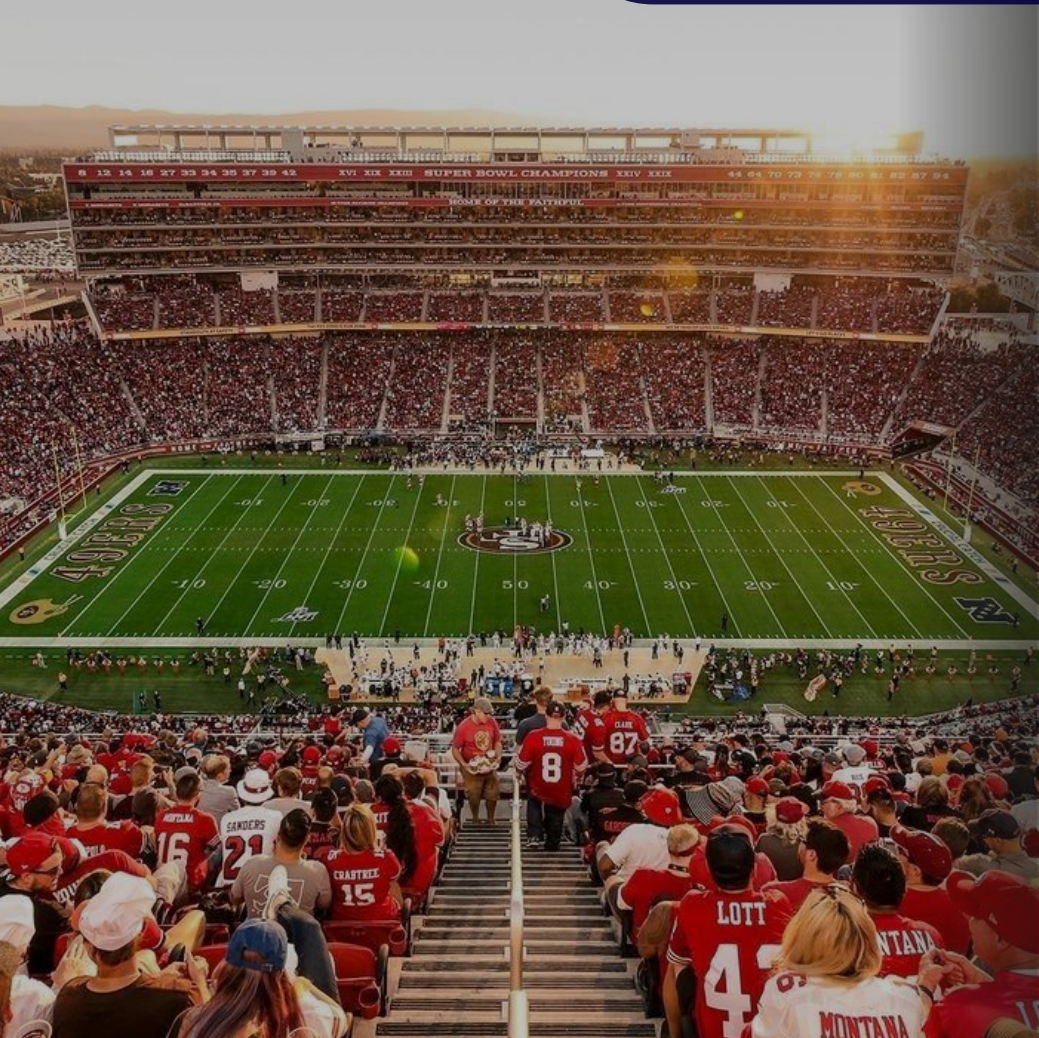

INNOVATION PROGRAM

JUEGO NFL